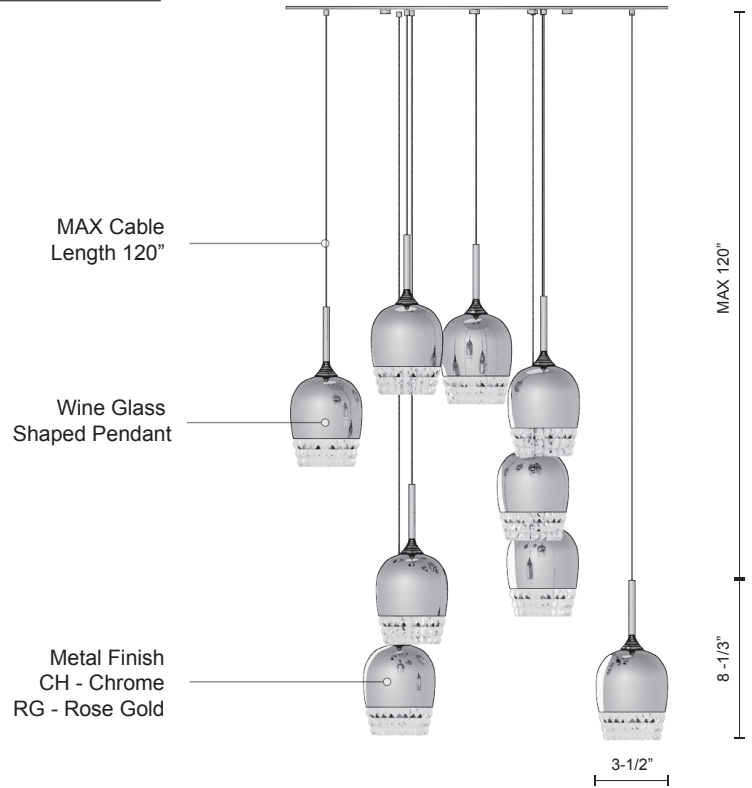

MP12809

SPECIFICATION SHEET

Sophisticated LED technology meets pendants with elegant design

- Wine glass shaped design with clear crystal
- Chrome or rose gold metal finish
- Canopy Included
- Dimmable with ELV dimmer (Not included)
- 120V

Color Temp - CH4000K

Color Temp - RG 3000K

CRI (Ra) >80

Dimming 100% - 10%

Rated Life 50,000 hours

Voltage	Watt	LED Lumens	Delivered Lumens	Finish(es)
120V	45W	9 X 400	2925*	CH / RG

PROJECT	
DATE	TYPE

MP12809-RG