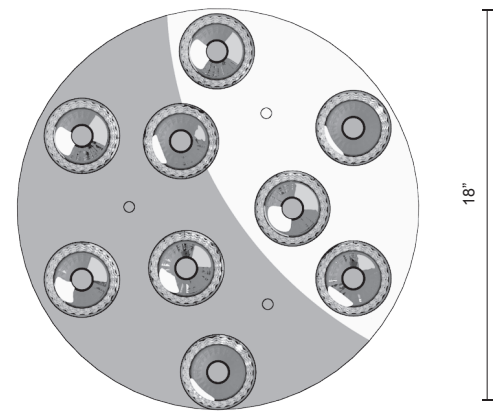

MP12809

SPECIFICATION SHEET

Sophisticated LED technology meets pendants with elegant design

- Wine glass shaped design with clear crystal
- Chrome or rose gold metal finish
- Canopy Included
- Dimmable with ELV dimmer (Not included)
- 120V

Color Temp - CH4000K

Color Temp - RG 3000K

CRI (Ra) >80

Dimming 100% - 10%

Rated Life 50,000 hours

Voltage	Watt	LED Lumens	Delivered Lumens	Finish(es)
120V	45W	9 X 400	2925*	CH / RG

PROJECT	
DATE	TYPE

MP12809-RG